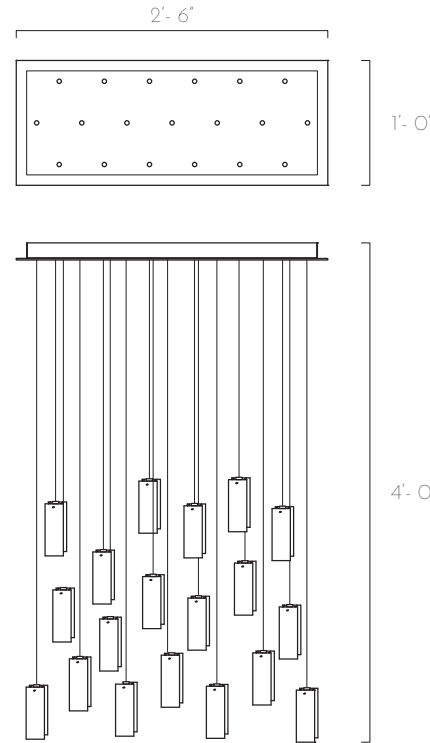

WHITE & BLACK MINI DROPS

19 PENDANTS RECTANGULAR CHANDELIER

DESCRIPTION

The 19 White and Black Mini Drop pendants are crafted with 4 hand made glass penals powered by a dimmable LED bulb. Staggered down from a rectangular ceiling base. Great contemporary lighting for residential and commercial spaces - staircase, dining table, entrance hall, coffee table, bed side, reception or lobby.

TECHINCAL SPECIFICATIONS

Designed by
AM Studio Team

Category
Pendant Chandelier

Canopy Finish
Powder coated metal in Flat White/ Sparkle Silver

Canopy Size
30"L x 12"W x 1.5"H

Pendant Colour
White with Black (10x units)
White with Clear (9x units)

Pendant Size
2"W x 1"D x 5"H

Total Drop
4'H + 2' extra wire for adjustment

Bulb
Dimmable G4 LED - 12V - 2W

Recommended Dimming Switch
Lutron CTCL-153PD
Lutron Pro

Transformer:
Magnitude E6OR12DC - 60W 12VDC - Dimmable - Class 2
LED Driver
Input: 120V
Output: 12V